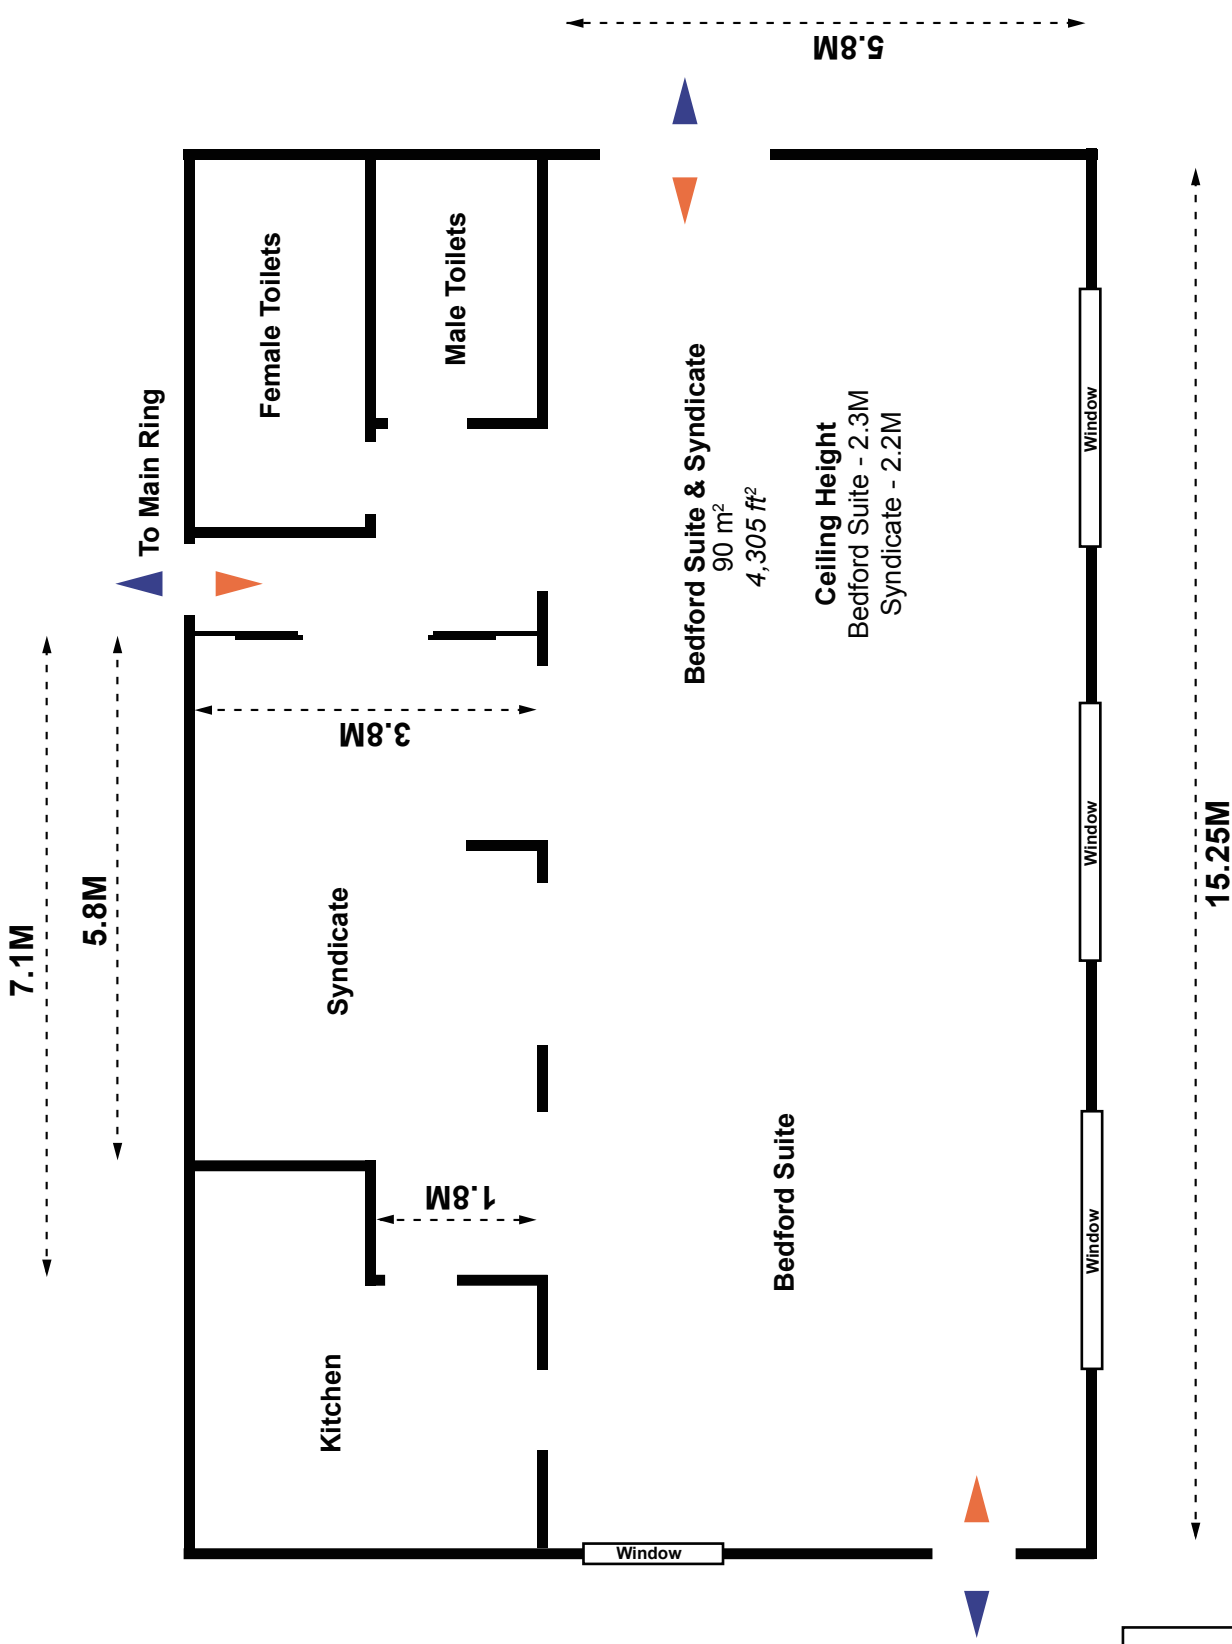

Bedford Suite

KEY

- Entrance / Exit
- Fire Exit

ALL MEASUREMENTS ARE APPROXIMATE